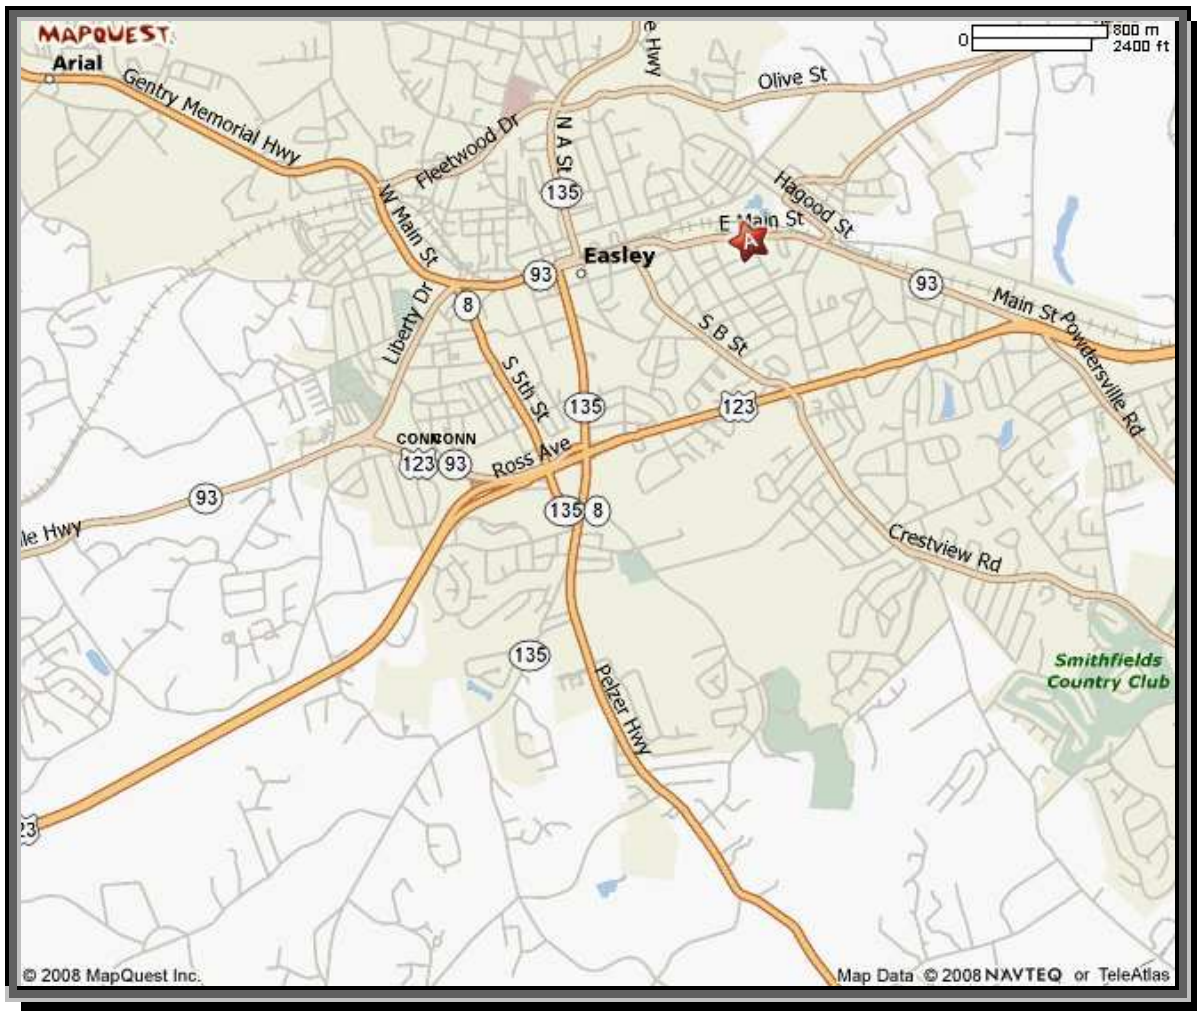

FOR SALE OR LEASE!

Easley is located in the Northwest corner of SC, between Atlanta, GA and Charlotte, NC. U.S. Hwy 123 runs through Easley and connects Greenville to the east and Clemson to the west. Interstate 85 is 15 miles south of Easley. Asheville NC is approximately 80 miles north, and Columbia SC. is 100 miles south.